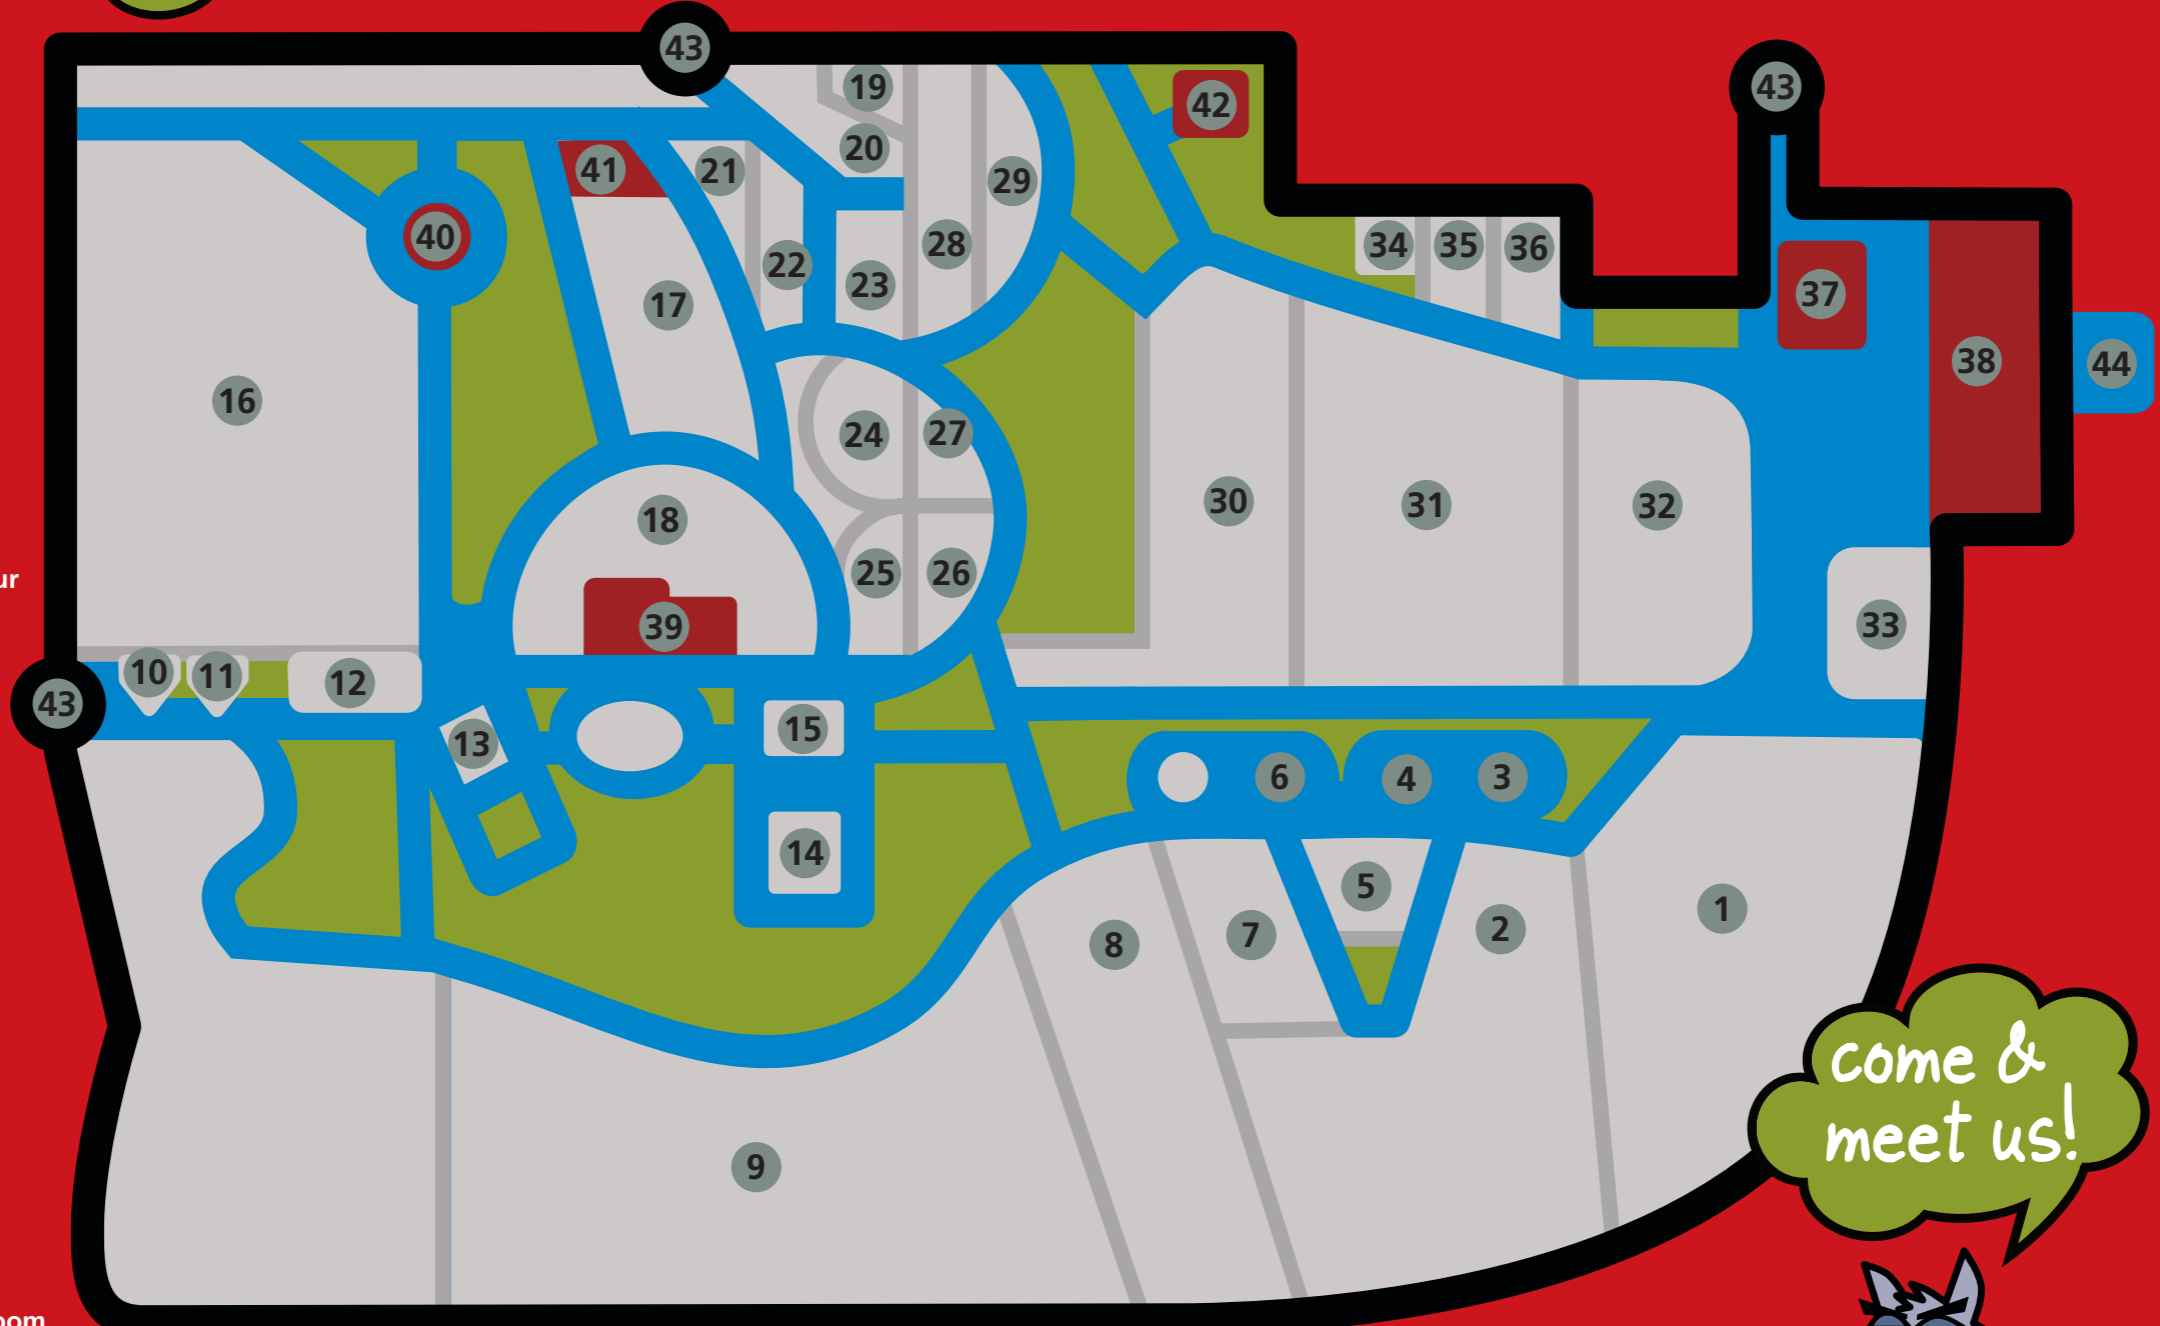

who's where?

use our guide to find your favourites!

burmese tortoise (3)

scottish wildcat (5)

european lynx (7)

wolf (8)

wallaby (9)

bali starling (13)

enclosures

- 1 pygmy goat
- 2 shetland pony / donkey
- 3 burmese brown tortoise
- 4 turaco
- 5 scottish wildcat
- 6 ferret
- 7 european lynx
- 8 grey wolf
- 9 wallaby / mara
- 10 hawk owl
- 11 striped skunk
- 12 european otter
- 13 bali starling
- 14 snowy owl
- 15 chough
- 16 european brown bear
- 17 short-clawed otter
- 18 black and white ruffed lemur
- 19 short-tailed bat
- 20 marmoset
- 21 spiny mouse
- 22 crested porcupine
- 23 ural owl
- 24 great grey owl
- 25 owls
- 26 golden eagle
- 27 guinea fowl
- 28 waldrapp ibis / white stork
- 29 guinea pig
- 30 rhea
- 31 mouflon
- 32 ring-tailed lemur
- 33 red-bellied lemur
- 34 western polecat
- 35 small-spotted genet
- 36 pine marten

facilities

- 37 toilet
- 38 gift shop / café / learning room
- 39 study centre
- 40 bear broch / viewing area
- 41 otter viewing area
- 42 summer house
- 43 emergency exits (3)
- 44 main entrance / way out

guide to map

- public path network
- public lawn areas
- facilities
- animal enclosures

At different times of the year, some of the animals are moved to alternative enclosures.
Map accurate at the time of going to print.